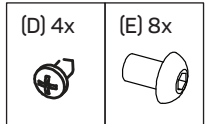

381300-36-1

2-DIN Radio