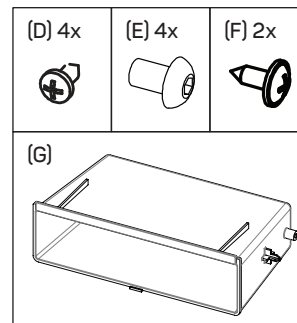

281094-35-1

Expert Fitment Required
Montage durch Fachwerkstatt erforderlich
Montaje sólo por el concesionario
Montage par spécialiste nécessaire
E' necessario in officina specializzata
Especialista em montagem requerido
Montage door vakman nodig
Montage ved professionelt værksted påkrævet
Nødvendig med montering fra fagvejværksted
Værkstedsmontage erfordras
Asennus tarpeen merkkikorjaamossa
Montáž ve specializované dílne nutná
A szereléshez szakmuhely kell
Konieczny montaz przez warsztat specjalistyczny
Montajul trebuie efectuat de un atelier de specialitate

Subject to alteration without notice
Technische Änderungen vorbehalten
Reservadas modificaciones técnicas
Sous réserve de modifications techniques
Con riserva di apportare modifiche tecniche
Reservamo nos o direito a alterações técnicas
Technische wijzigingen voorbehouden
Med forbehold for tekniske ändringer
Tekniske forendringer forbeholdes
Med reservation för tekniska ändringar
Tekniset muutokset pidätetään
Technické zmeny vyhrazeny
A változtatások technika jogát fenntartjuk
Zmiany techniczne zastrzeżone
Ne rezervam dreptul la modificari tehnice