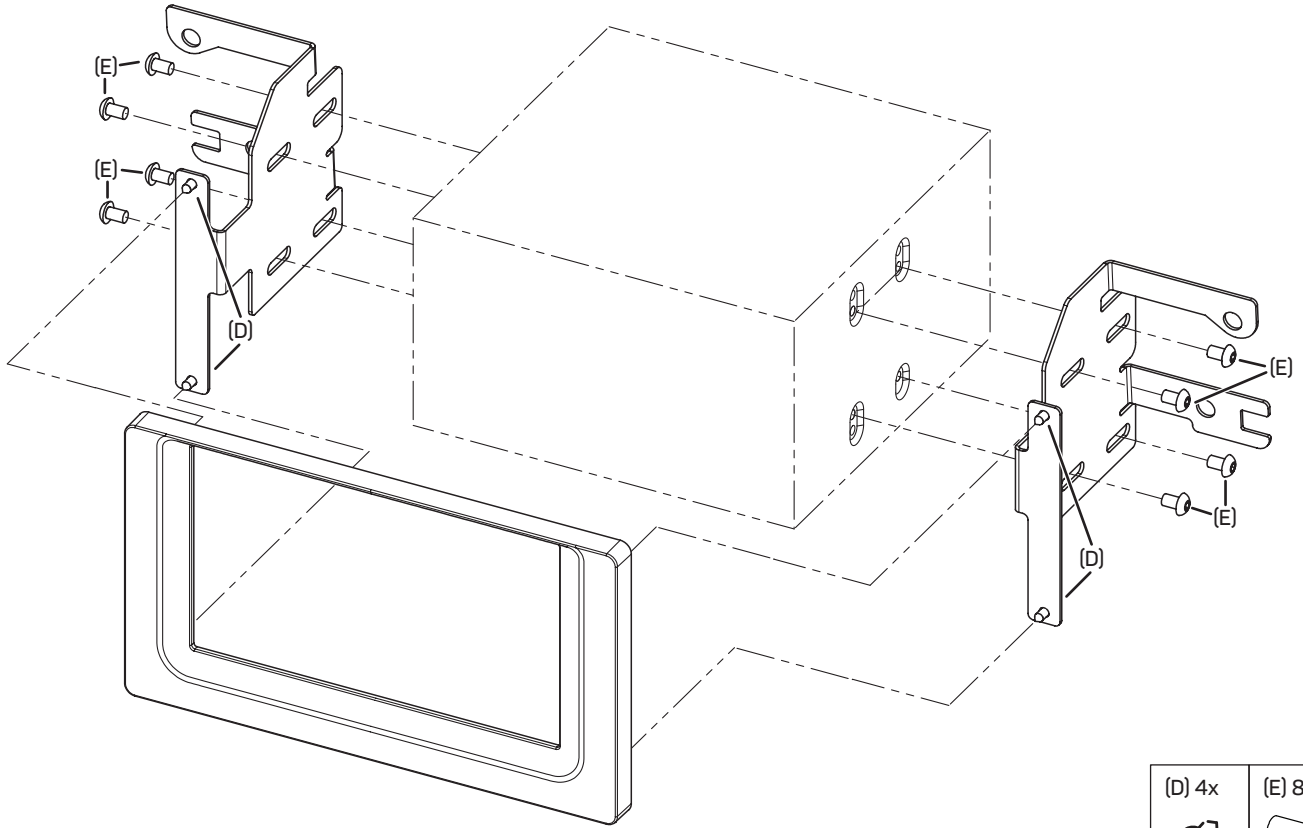

381300-36-1

2-DIN Radio